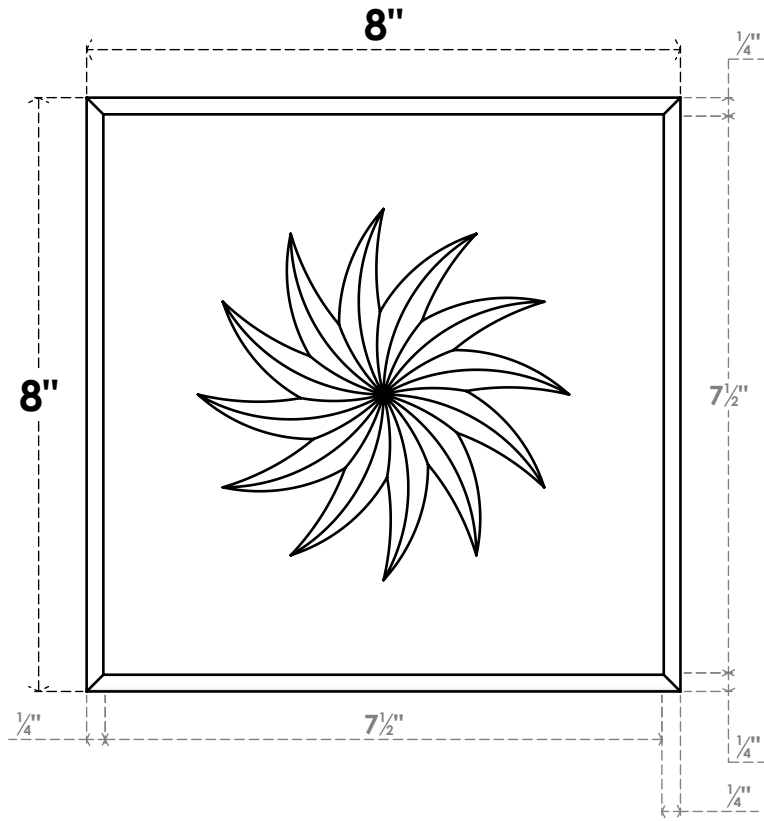

ROSP080X080X100SDG14

8"W X 8"H X 1"P STANDARD SEDGWICK SPIRAL ROSETTE WITH ROUNDED EDGE, ARCHITECTURAL GRADE PVC

FRONT

SIDE

EKENA MILLWORK
2300 WEST MAIN ST.
CLARKSVILLE, TX 75426
TOLL FREE: 866-607-0453
WWW.EKENAMILLWORK.COM