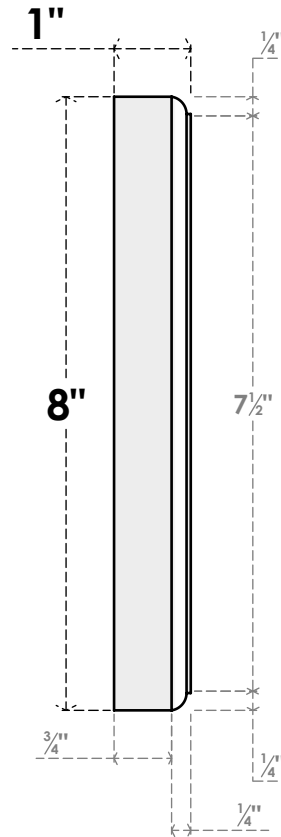

ROSP080X080X100SDG14

8"W X 8"H X 1"P STANDARD SEDGWICK SPIRAL ROSETTE WITH ROUNDED EDGE, ARCHITECTURAL GRADE PVC

FRONT

SIDE

EKENA MILLWORK
2300 WEST MAIN ST.
CLARKSVILLE, TX 75426
TOLL FREE: 866-607-0453
WWW.EKENAMILLWORK.COM

NOTES

1. INSTALLATION TO BE COMPLETED IN ACCORDANCE WITH MANUFACTURER'S SPECIFICATIONS.
2. DRAWING MAY NOT BE TO SCALE
3. THIS DRAWING IS INTENDED FOR DESIGN AND PLANNING PURPOSES ONLY.
4. ALL INFORMATION CONTAINED HEREIN WAS CURRENT AT THE TIME OF DEVELOPMENT BUT MUST BE REVIEWED AND APPROVED BY THE PRODUCT MANUFACTURER TO BE CONSIDERED ACCURATE.
5. ARCHITECTURAL GRADE PVC PRODUCTS ARE MADE FROM EXPANDED CELLULAR PVC AND COME NATURALLY WHITE BUT MAY BE PAINTED